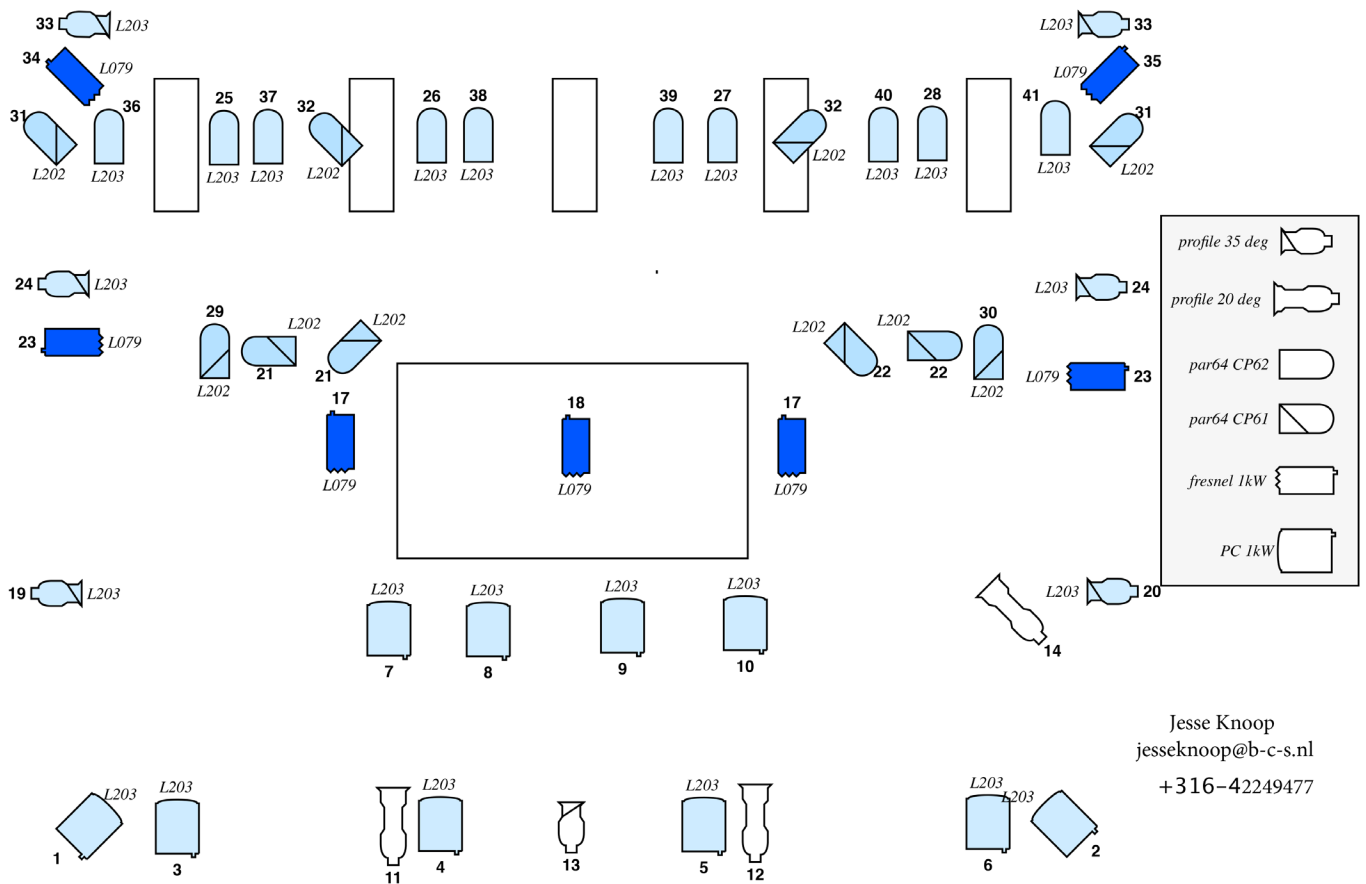

Theatergroep Kwatta

MANXMOUSE | TECHNICAL RIDER

Manxmouse

Jesse Knoop
jesseknoop@b-c-s.nl
+316-42249477